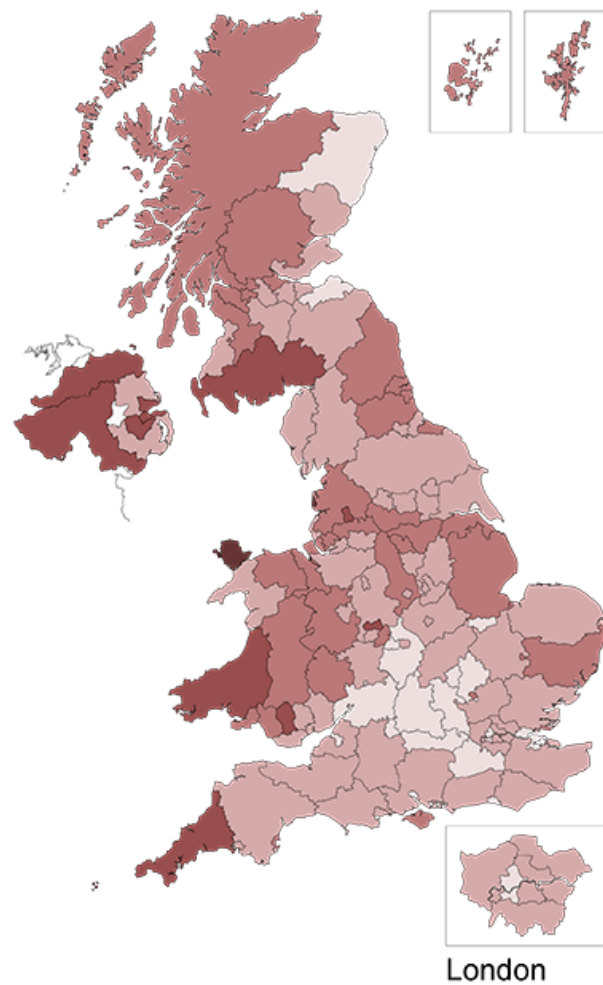

Internet use, quarter 1 (Jan to Mar) 2015, by NUTS 3 area, United Kingdom

Recent users
(Used in the last 3 months)

Percentage^{1,2,3}
(Total number of areas = 128)

	90.0 to 94.9	(18)
	85.0 to 89.9	(61)
	80.0 to 84.9	(36)
	75.0 to 79.9	(11)
	58.2 to 74.9	(2)

UK average (mean) = 86.2

Lapsed/non-users
(Used over 3 months ago or never used)

Percentage^{1,2,3}
(Total number of areas = 128)

	25.0 to 40.9	(2)
	20.0 to 24.9	(10)
	15.0 to 19.9	(36)
	10.0 to 14.9	(60)
	4.6 to 9.9	(20)

UK average (mean) = 13.5

1 Percentage of adults aged 16 or over.

2 NUTS 3 is an abbreviation for 'nomenclature of territorial units for statistics', level 3.

3 Highlands and Islands NUTS level 2 area has been used instead of the respective NUTS level 3 areas in Scotland, because of small sample sizes.