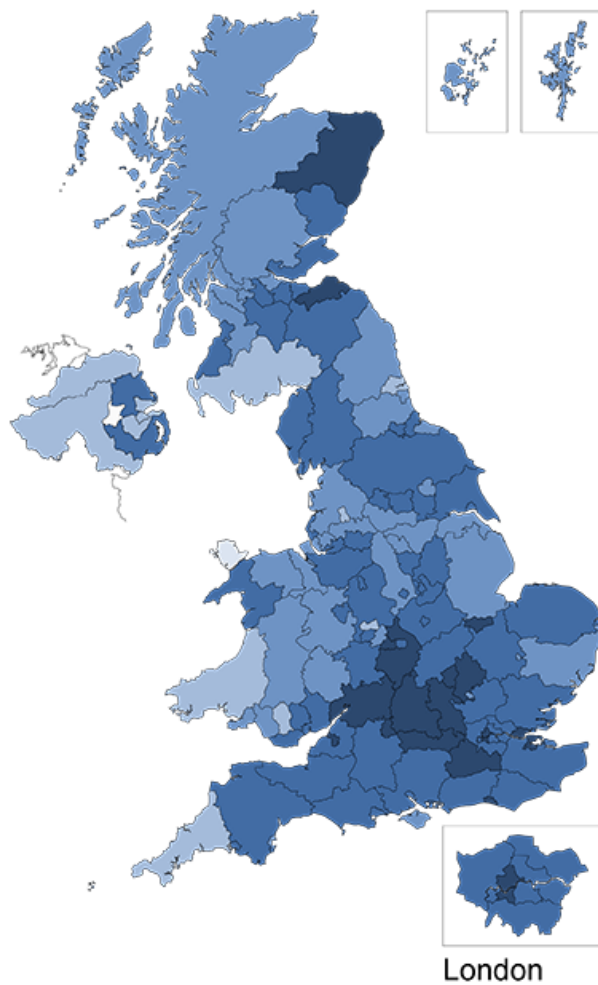

Internet use, quarter 1 (Jan to Mar) 2015, by NUTS 3 area, United Kingdom

Recent users
(Used in the last 3 months)

Percentage^{1,2,3}
(Total number of areas = 128)

	90.0 to 94.9	(18)
	85.0 to 89.9	(61)
	80.0 to 84.9	(36)
	75.0 to 79.9	(11)
	58.2 to 74.9	(2)

UK average (mean) = 86.2

Lapsed/non-users
(Used over 3 months ago or never used)

Percentage^{1,2,3}
(Total number of areas = 128)

	25.0 to 40.9	(2)
	20.0 to 24.9	(10)
	15.0 to 19.9	(36)
	10.0 to 14.9	(60)
	4.6 to 9.9	(20)

UK average (mean) = 13.5

1 Percentage of adults aged 16 or over.

2 NUTS 3 is an abbreviation for 'nomenclature of territorial units for statistics', level 3.

3 Highlands and Islands NUTS level 2 area has been used instead of the respective NUTS level 3 areas in Scotland, because of small sample sizes.